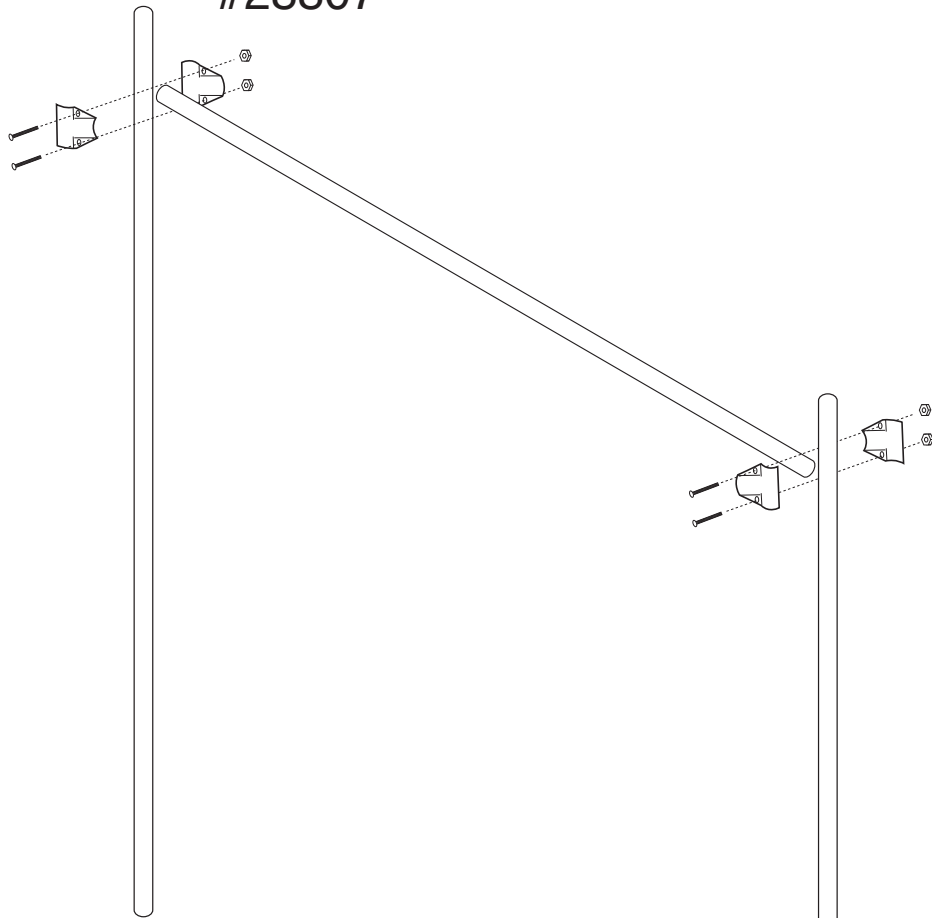

Heavy Duty Rolling Z Rack

#28807

Parts List

- Upright Post (2)
- Hangrail (1)
- Base End (2)
- Base Cross Bar (1)
- Casters (4)
- Caster Nuts (4)
- Base Allen Screws (4)
- Hangrail Bracket (4)
- Bracket Bolt (4)
- Bracket Nut (4)
- Allen Wrench (1)
- Hex Wrench (1)