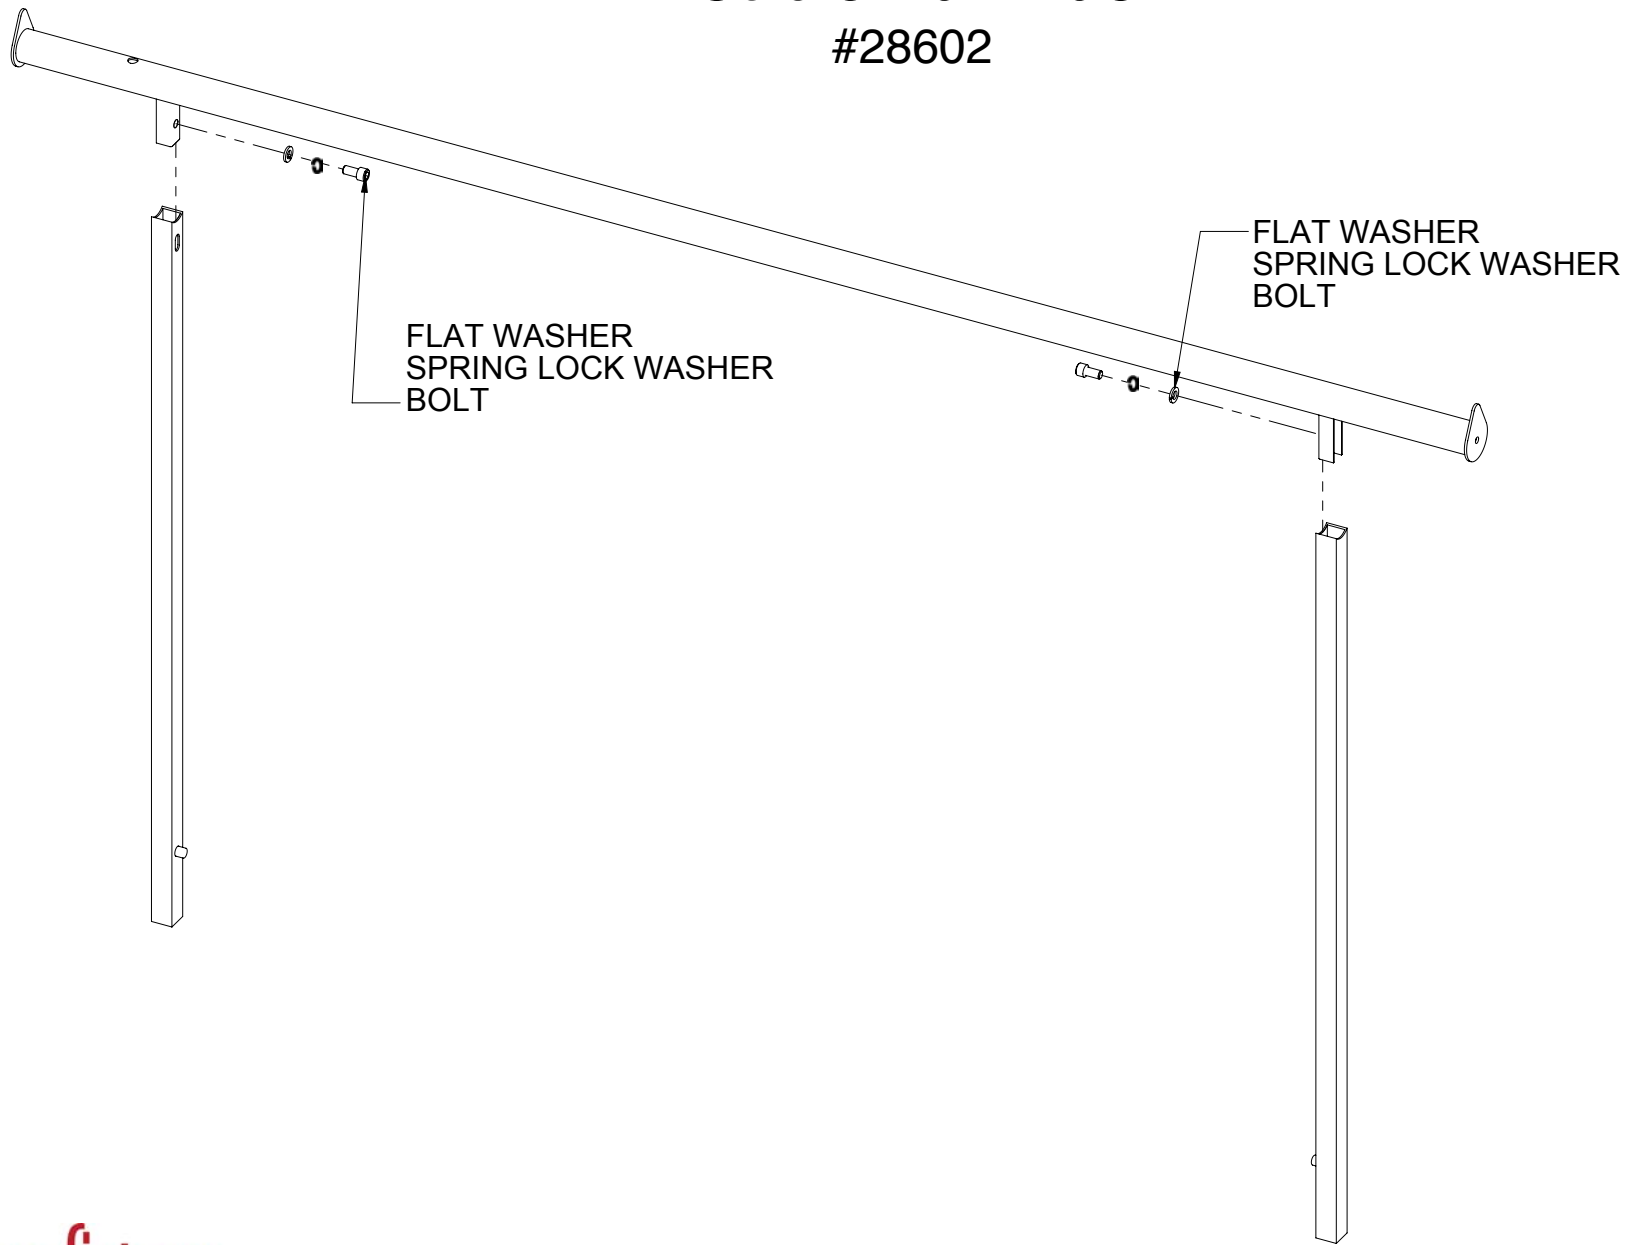

Double Rail Rack

#28602

FLAT WASHER
SPRING LOCK WASHER
BOLT

FLAT WASHER
SPRING LOCK WASHER
BOLT

Double Rail Rack

#28602

REPEAT 2X

Double Rail Rack

#28602