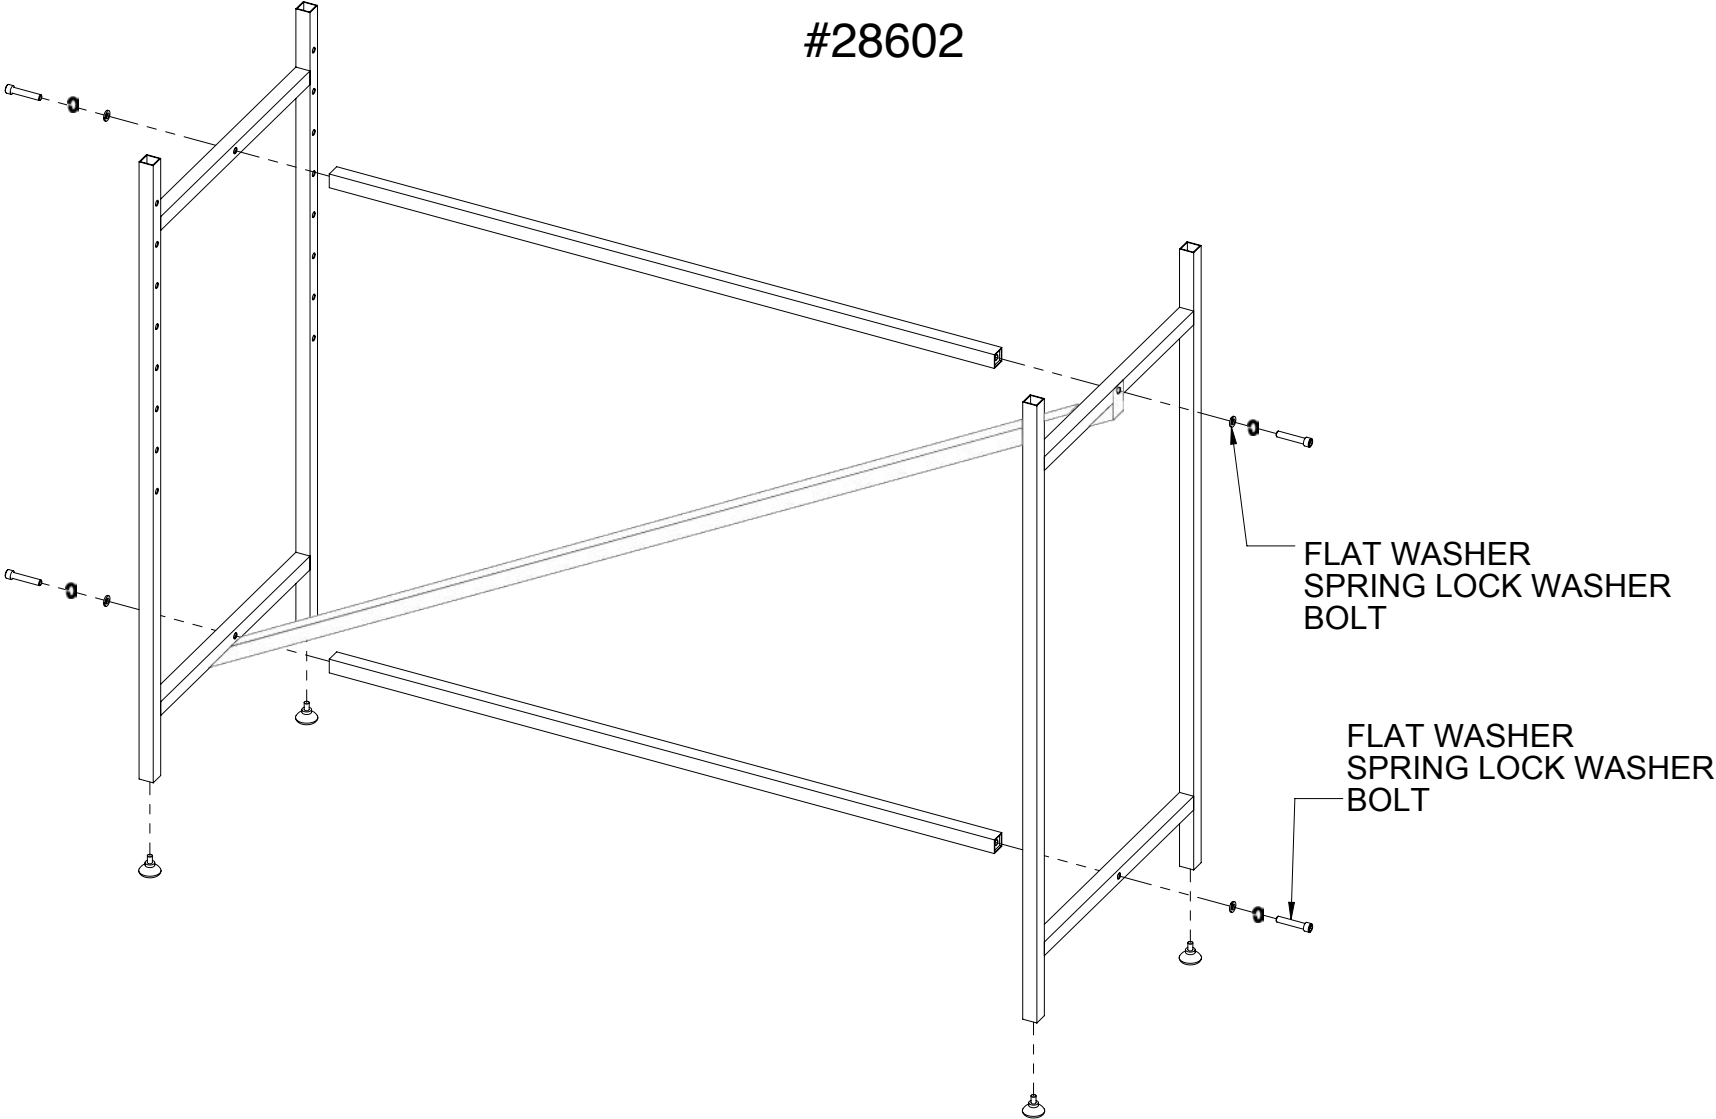

Double Rail Rack

#28602

FLAT WASHER
SPRING LOCK WASHER
BOLT

FLAT WASHER
SPRING LOCK WASHER
BOLT

Double Rail Rack

#28602

REPEAT 2X

Double Rail Rack

#28602