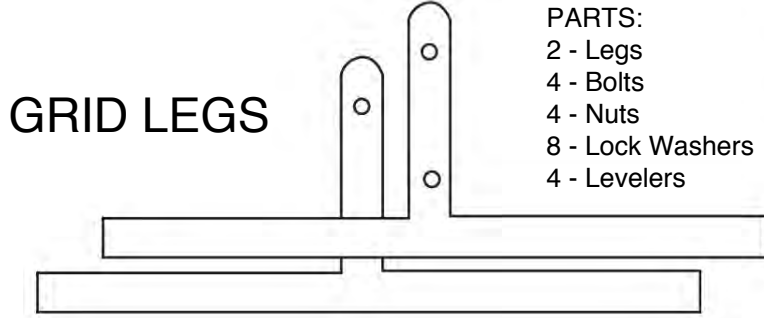

SINGLE SLATGRID MERCHANDISER

Chrome #05310, Black #05311, White #05312

- PARTS:
2 - Legs
4 - Bolts
4 - Nuts
8 - Lock Washers
4 - Levelers

NOTE: Grid panel has double wires on long sides - the grid leg bolts fit between these wires and attach to nut on inside of panel.