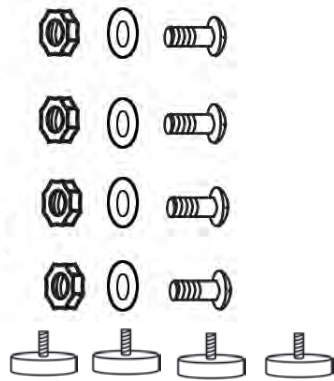

SINGLE SLATGRID MERCHANDISER

Chrome #05310, Black #05311, White #05312

- PARTS:
2 - Legs
4 - Bolts
4 - Nuts
8 - Lock Washers
4 - Levelers

NOTE: Grid panel has double wires on long sides - the grid leg bolts fit between these wires and attach to nut on inside of panel.