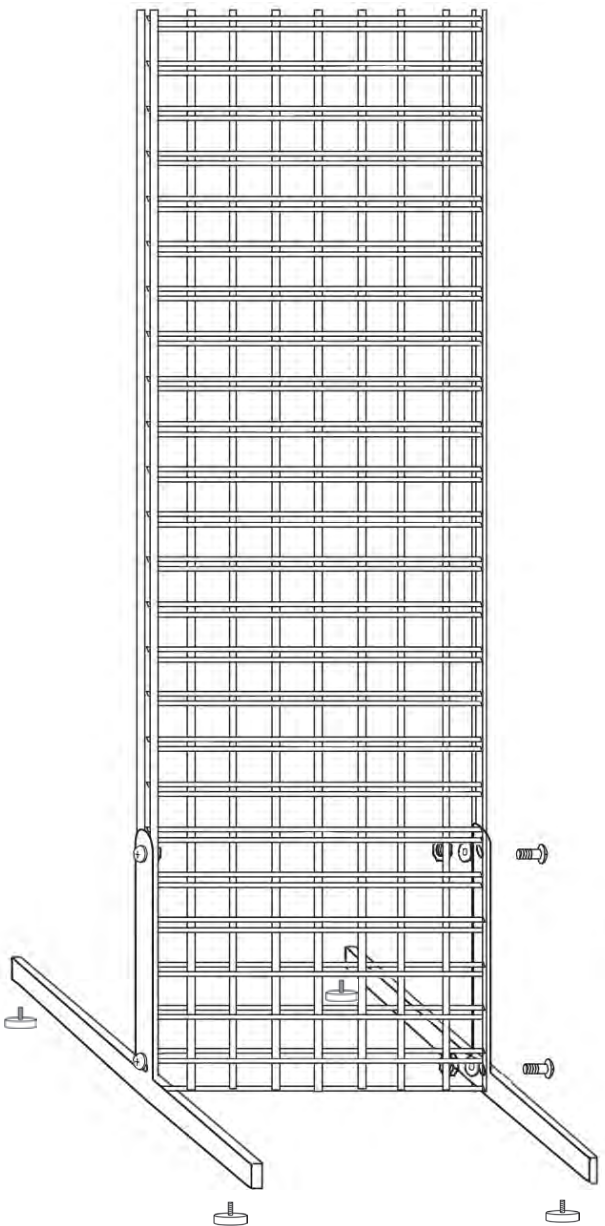

SINGLE SLATGRID MERCHANDISER

Chrome #05310, Black #05311, White #05312

- PARTS:
2 - Legs
4 - Bolts
4 - Nuts
8 - Lock Washers
4 - Levelers

NOTE: Grid panel has double wires on long sides - the grid leg bolts fit between these wires and attach to nut on inside of panel.